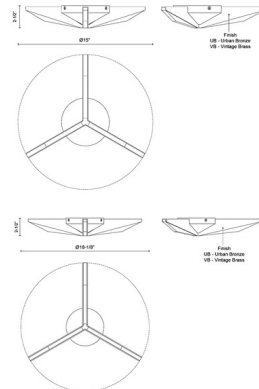

Shown in urban bronze / frosted