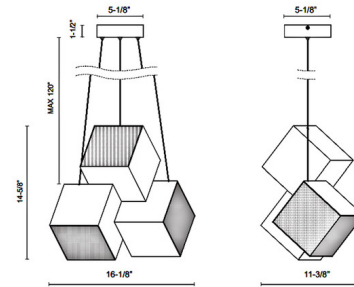

CLICK TO VIEW PRODUCT

Notes: