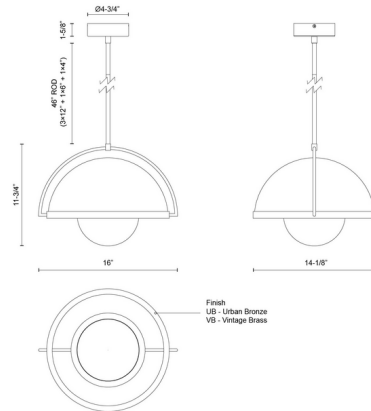

CLICK TO VIEW PRODUCT

Notes: