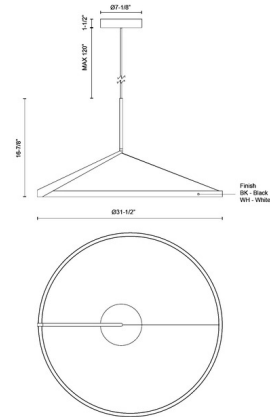

Specifications

COLOR	N/A
BODY FINISH	Black
WATTAGE	50W
DIMMER	Low Voltage Electronic
DIMENSIONS	31.5"W x 16.875"H
INTEGRATED LED MODULE	1 x LED/50W/120V LED
COUNTRY OF ORIGIN	China

Technical Information

PRODUCT DIMENSIONS	Adjustable Cable Length: 120"
LAMP LIFE	50000 hours
COLOR RENDERING	90 CRI
LAMP COLOR	CCT Select
LUMENS/WATT	68.40
LUMINOUS FLUX	3420 lumens

Shown in black

CLICK TO VIEW PRODUCT

Notes: