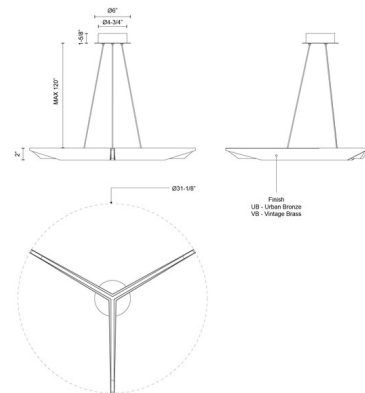

Shown in vintage brass / frosted