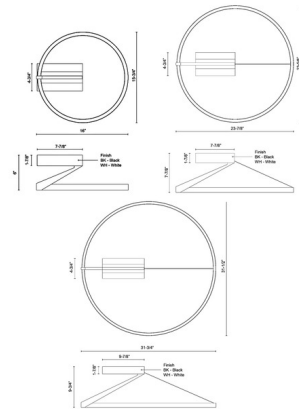

Lightology

lightology.com
866-954-4489
04-22-26

Project: _____

Company: _____

Location: _____ Fixture Type: _____

SPEC #: **KZC1353678**

Approved On: _____ Approved By: _____

Roda Color-Select Semi Flush Ceiling Light By Kuzco Lighting

Description

The Roda Color-Select Semi Flush Ceiling Light is inspired by Scandinavian minimalism. This smooth piece resembles a sleek wheel design. The acrylic ring casts warm shadows across your room. Note: Built in color temperature adjustability. Switch from 2700K/3000K/400K.

Shown in black

Specifications

COLOR	N/A
BODY FINISH	Black
WATTAGE	28W
DIMMER	Low Voltage Electronic
DIMENSIONS	16"W x 6"H
INTEGRATED LED MODULE	1 x LED/28W/120V LED
COUNTRY OF ORIGIN	China

Technical Information