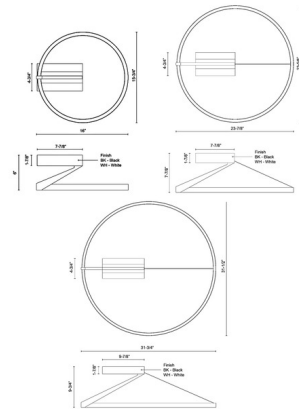

Lightology

lightology.com
866-954-4489
07-04-26

Project: _____

Company: _____

Location: _____ Fixture Type: _____

SPEC #: **KZC1353678**

Approved On: _____ Approved By: _____

Roda Color-Select Semi Flush Ceiling Light By Kuzco Lighting

Description

The Roda Color-Select Semi Flush Ceiling Light is inspired by Scandinavian minimalism. This smooth piece resembles a sleek wheel design. The acrylic ring casts warm shadows across your room. Note: Built in color temperature adjustability. Switch from 2700K/3000K/400K.

Shown in black

Specifications

COLOR	N/A
BODY FINISH	Black
WATTAGE	28W
DIMMER	Low Voltage Electronic
DIMENSIONS	16"W x 6"H
INTEGRATED LED MODULE	1 x LED/28W/120V LED
COUNTRY OF ORIGIN	China

Technical Information