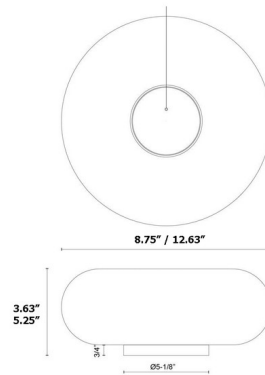

CLICK TO VIEW PRODUCT

Notes: