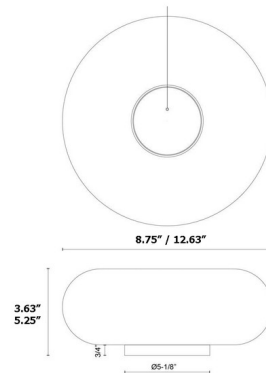

CLICK TO VIEW PRODUCT

Notes: