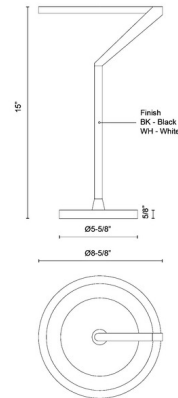

Specifications

COLOR	N/A
BODY FINISH	White
WATTAGE	16W
DIMMER	Included
DIMENSIONS	8.625"W x 15"H
INTEGRATED LED MODULE	1 x LED/16W/120V LED
COUNTRY OF ORIGIN	China

Technical Information

PRODUCT DIMENSIONS	Cord: 72"
LAMP LIFE	50000 hours
COLOR RENDERING	90 CRI
LAMP COLOR	3000K
LUMENS/WATT	68.13
LUMINOUS FLUX	1090 lumens

Shown in white

CLICK TO VIEW PRODUCT

Notes: