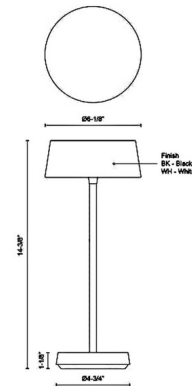

Specifications

COLOR N/A
BODY FINISH Black
WATTAGE 3W
DIMMER Included
DIMENSIONS 6.125"W x 14.375"H
INTEGRATED LED MODULE 1 x LED/3W/120V LED
COUNTRY OF ORIGIN China

Technical Information

LAMP LIFE 50000 hours
COLOR RENDERING 90 CRI
LAMP COLOR 2700K
LUMENS/WATT 81.67
LUMINOUS FLUX 245 lumens

Shown in black

CLICK TO VIEW PRODUCT

Notes: