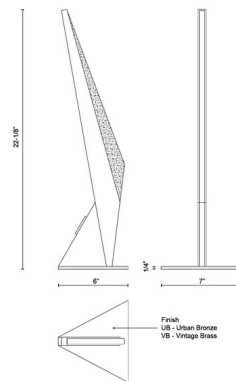

CLICK TO VIEW PRODUCT

Notes: