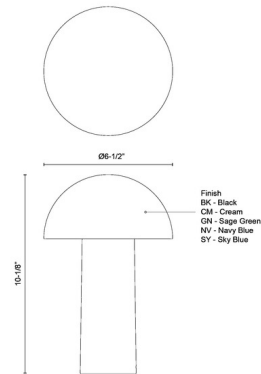

### Specifications

COLOR	N/A
BODY FINISH	Cream
WATTAGE	3W
DIMMER	Included
DIMENSIONS	6.5"W x 10.125"H
INTEGRATED LED MODULE	1 x LED/3W/120V LED
COUNTRY OF ORIGIN	China