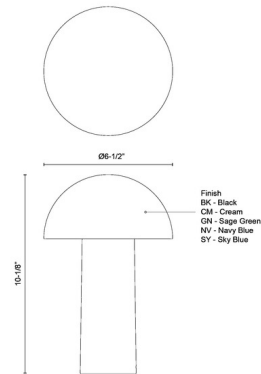

CLICK TO VIEW PRODUCT

Notes: