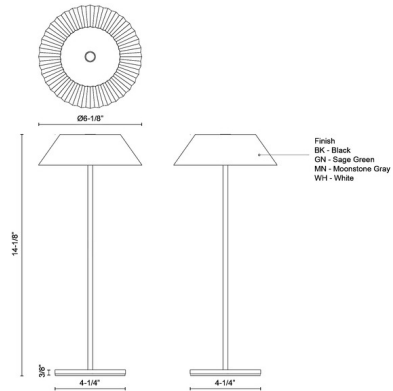

Shown in sage green

CLICK TO VIEW PRODUCT

Notes: