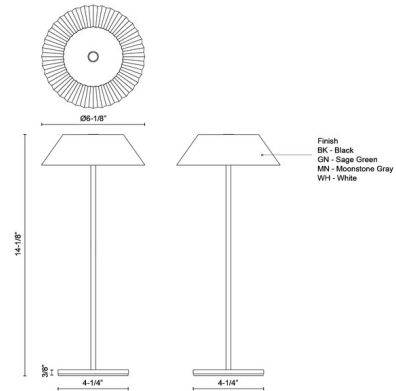

Shown in sage green

CLICK TO VIEW PRODUCT

Notes: