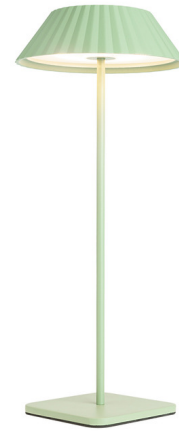

Lightology

lightology.com
866-954-4489
04-23-26

Project: _____

Company: _____

Location: _____ Fixture Type: _____

SPEC #: **KZC1353714**

Approved On: _____ Approved By: _____

Pela Rechargeable Table Lamp By Kuzco Lighting

Description

The Pela Rechargeable Table Lamp brings a bold design with a clean practicality. Its exaggerated, flared pleated steel shade commands attention, while the hold-to-dim function ensures effortless ambiance control. USB charger included. 4 hour charge time. 5 hours of illumination at 100 percent brightness on a full charge.

Specifications

COLOR N/A
BODY FINISH Sage Green
WATTAGE 3W
DIMMER Included
DIMENSIONS 6.125"W x 14.125"H
INTEGRATED LED MODULE 1 x LED/3W/120V LED
COUNTRY OF ORIGIN China

Technical Information

LAMP LIFE 50000 hours
COLOR RENDERING 90 CRI
LAMP COLOR 2700K
LUMENS/WATT 66.67
LUMINOUS FLUX 200 lumens

Shown in sage green

CLICK TO VIEW PRODUCT

Notes: