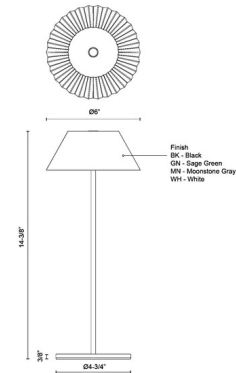

CLICK TO VIEW PRODUCT

Notes: