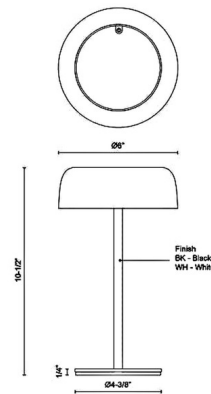

Specifications

COLOR N/A
BODY FINISH Black
WATTAGE 3W
DIMMER N/A
DIMENSIONS 6"W x 10.5"H
INTEGRATED LED MODULE 1 x LED/3W/120V LED
COUNTRY OF ORIGIN China

Technical Information

LAMP LIFE 50000 hours
COLOR RENDERING 90 CRI
LAMP COLOR 2700K
LUMENS/WATT 81.67
LUMINOUS FLUX 245 lumens

Shown in black

CLICK TO VIEW PRODUCT

Notes: