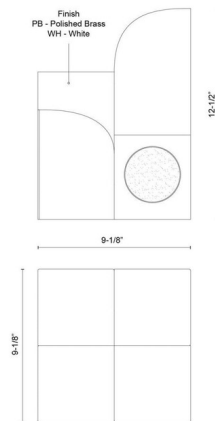

Specifications

COLOR	N/A
BODY FINISH	White
WATTAGE	20W
DIMMER	N/A
DIMENSIONS	9.125"W x 12.5"H
INTEGRATED LED MODULE	1 x LED/20W/120V LED
COUNTRY OF ORIGIN	China

Technical Information

PRODUCT DIMENSIONS	Cord: 72"
LAMP LIFE	50000 hours
COLOR RENDERING	90 CRI
LAMP COLOR	2700K
LUMENS/WATT	71.50
LUMINOUS FLUX	1430 lumens

Shown in white

CLICK TO VIEW PRODUCT

Notes: