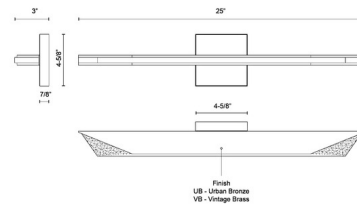

### Specifications

COLOR . . . . . Frosted  
BODY FINISH . . . . . Vintage Brass  
WATTAGE . . . . . 20W  
DIMMER . . . . . Low Voltage Electronic  
DIMENSIONS . . . . . 25"W x 4.625"H x 3"D  
INTEGRATED LED MODULE . . . . . 1 x LED/20W/120V LED  
COUNTRY OF ORIGIN . . . . . China