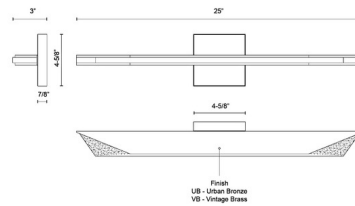

CLICK TO VIEW PRODUCT

Notes: