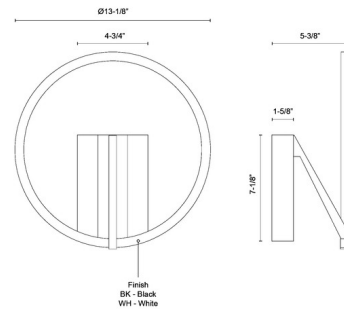

CLICK TO VIEW PRODUCT

Notes: