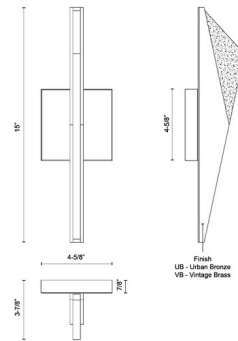

CLICK TO VIEW PRODUCT

Notes: