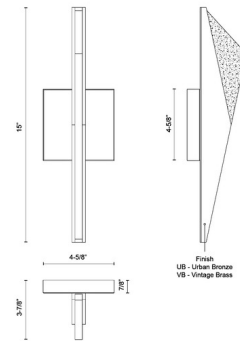

CLICK TO VIEW PRODUCT

Notes: