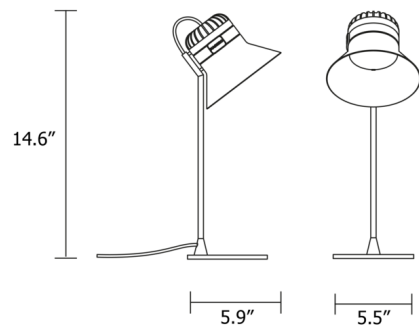

Lightology

lightology.com
866-954-4489
06-04-26

Project: _____

Company: _____

Location: _____ Fixture Type: _____

SPEC #: **MSR1353759**

Approved On: _____ Approved By: _____

Cordea Table Lamp By Masiero

Description

The Cordea Table Lamp features a tapered, galvanized metal shade accented with a decorative leather strap. The bottom of the shade is covered with a white frosted glass diffuser to gently disperse light from the integrated LED light source. On/off switch located on cord.

Shown in brushed rose gold / black leather

Specifications

COLOR Black Leather
BODY FINISH Brushed Rose Gold
WATTAGE 4.9W
DIMMER Not Dimmable
DIMENSIONS 5.9"W x 14.6"H
INTEGRATED LED MODULE 1x LED/4.9W/120V LED