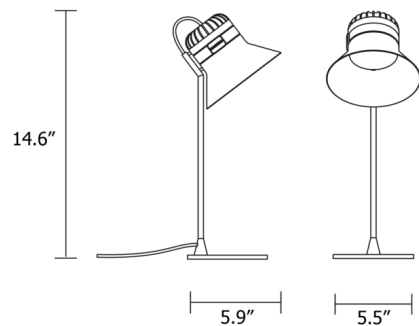

## Cordea Table Lamp By Masiero

### Description

The Cordea Table Lamp features a tapered, galvanized metal shade accented with a decorative leather strap. The bottom of the shade is covered with a white frosted glass diffuser to gently disperse light from the integrated LED light source. On/off switch located on cord.

### Specifications

COLOR . . . . . Black Leather  
BODY FINISH . . . . . Brushed Rose Gold  
WATTAGE . . . . . 4.9W  
DIMMER . . . . . Not Dimmable  
DIMENSIONS . . . . . 5.9"W x 14.6"H  
INTEGRATED LED MODULE . . . . . 1x LED/4.9W/120V LED