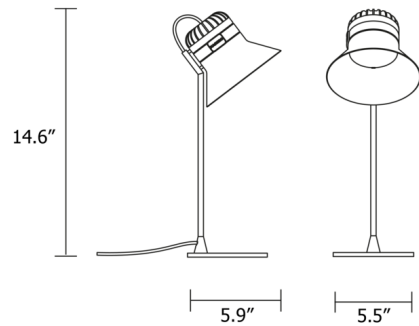

Lightology

lightology.com
866-954-4489
06-04-26

Project: _____

Company: _____

Location: _____ Fixture Type: _____

SPEC #: **MSR1353759**

Approved On: _____ Approved By: _____

Cordea Table Lamp By Masiero

Description

The Cordea Table Lamp features a tapered, galvanized metal shade accented with a decorative leather strap. The bottom of the shade is covered with a white frosted glass diffuser to gently disperse light from the integrated LED light source. On/off switch located on cord.

Shown in brushed rose gold / black leather

Specifications

COLOR Black Leather
BODY FINISH Brushed Rose Gold
WATTAGE 4.9W
DIMMER Not Dimmable
DIMENSIONS 5.9"W x 14.6"H
INTEGRATED LED MODULE 1x LED/4.9W/120V LED