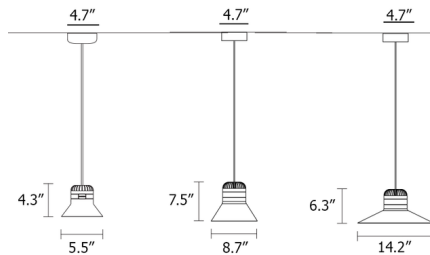

Description

The Cordea Pendant features a tapered, galvanized metal shade accented with a decorative leather strap. The bottom of the pendant is covered with a white frosted glass diffuser to gently disperse light from the integrated LED light source.

Shown in dark nickel / red leather

Specifications

COLOR Red Leather
BODY FINISH Dark Nickel
WATTAGE 5.4W
DIMMER Standard 120V
DIMENSIONS 5.5"W x 4.3"H
INTEGRATED LED MODULE 1x LED/5.4W/120V LED

Technical Information