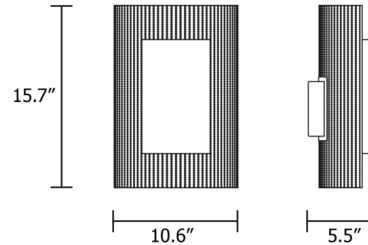

Specifications

COLOR . . . . . Brass Wire Mesh
BODY FINISH . . . . . Foundant Chocolate
WATTAGE 10W
DIMMER . . . . . Standard 120V
DIMENSIONS . . . . . 10.6"W x 15.7"H x 5.5"D
BULB NOT INCLUDED . . . . . 1 x B10/Candelabra (E12)/10W/120V LED
OTHER BULB OPTIONS . . . . . 1 x B10/Candelabra (E12)/40W/120V Incandescent

CLICK TO VIEW PRODUCT

Notes: