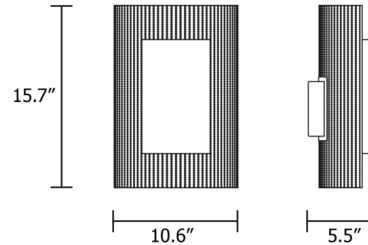

### Description

The Ebe Floor Lamp features a painted metal, half-cylinder shade backed by a brass wire mesh reflector for a uniquely textured look with a delightful sparkle. The half-cylinder shade shields the light source to reduce glare and directs light both upwards and downwards along the wall.

### Specifications

COLOR . . . . . Brass Wire Mesh  
BODY FINISH . . . . . Foundant Chocolate  
WATTAGE . . . . . 10W  
DIMMER . . . . . Standard 120V  
DIMENSIONS . . . . . 10.6"W x 15.7"H x 5.5"D  
BULB NOT INCLUDED . . . . . 1 x B10/Candelabra (E12)/10W/120V LED  
OTHER BULB OPTIONS . . . . . 1 x B10/Candelabra (E12)/40W/120V Incandescent