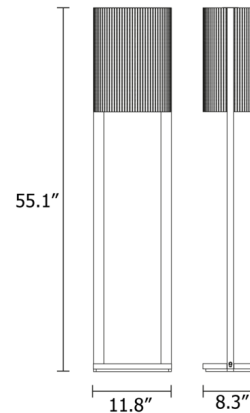

### Description

The Ebe Floor Lamp features a rectangular, painted metal frame lined with an LED strip to direct light in multiple directions. The exterior of the frame is surrounded by a brass wire mesh shade to partially obscure the light source while producing an enchanting sparkle. The bottom of the lamp is anchored by an onyx base to add a luxe, natural accent to the sleek, modern design. Dimmer switch located on cord.

### Specifications

COLOR . . . . . Brass Wire Mesh  
BODY FINISH . . . . . Foundant Chocolate  
WATTAGE . . . . . 35W  
DIMMER . . . . . Included  
DIMENSIONS . . . . . 11.8"W x 55.1"H x 8.3"D  
INTEGRATED LED MODULE . . . . . 1 x LED/35W/120V LED