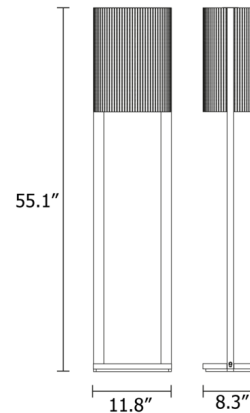

Description

The Ebe Floor Lamp features a rectangular, painted metal frame lined with an LED strip to direct light in multiple directions. The exterior of the frame is surrounded by a brass wire mesh shade to partially obscure the light source while producing an enchanting sparkle. The bottom of the lamp is anchored by an onyx base to add a luxe, natural accent to the sleek, modern design. Dimmer switch located on cord.

Shown in foundant chocolate / brass wire mesh

Specifications

COLOR Brass Wire Mesh
BODY FINISH Foundant Chocolate
WATTAGE 35W
DIMMER Included
DIMENSIONS 11.8"W x 55.1"H x 8.3"D
INTEGRATED LED MODULE 1 x LED/35W/120V LED

Technical Information

COLOR RENDERING 95 CRI
LAMP COLOR 3000K
LUMENS/WATT 107.71
LUMINOUS FLUX 3770 lumens

CLICK TO VIEW PRODUCT

Notes: