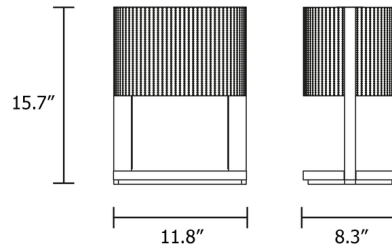

By Masiero

Description

The Ebe Table Lamp features a rectangular, painted metal frame lined with an LED strip to direct light in multiple directions. The exterior of the frame is surrounded by a brass wire mesh, oval shade to partially obscure the light source while producing an enchanting sparkle. The bottom of the lamp is anchored by an onyx base to add a luxe, natural accent to the sleek, modern design. Dimmer switch located on cord.

Shown in foundant chocolate / brass wire mesh

Specifications

COLOR Brass Wire Mesh
BODY FINISH Foundant Chocolate
WATTAGE 11W
DIMMER Included
DIMENSIONS 11.8"W x 15.7"H x 8.3"D
INTEGRATED LED MODULE 1 x LED/11W/120V LED