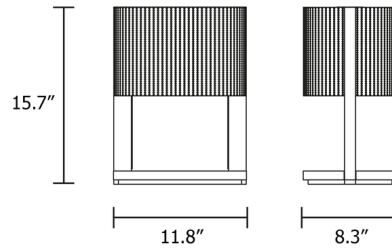

Description

The Ebe Table Lamp features a rectangular, painted metal frame lined with an LED strip to direct light in multiple directions. The exterior of the frame is surrounded by a brass wire mesh, oval shade to partially obscure the light source while producing an enchanting sparkle. The bottom of the lamp is anchored by an onyx base to add a luxe, natural accent to the sleek, modern design. Dimmer switch located on cord.

Shown in foundant chocolate / brass wire mesh

Specifications

COLOR Brass Wire Mesh
BODY FINISH Foundant Chocolate
WATTAGE 11W
DIMMER Included
DIMENSIONS 11.8"W x 15.7"H x 8.3"D
INTEGRATED LED MODULE 1 x LED/11W/120V LED