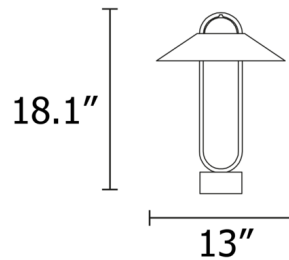

### Description

The Luppiter Table Lamp features a tapered, galvanized metal shade supported by an oblong, painted metal frame. The top of the frame houses a half-sphere with an LED directing light downward. Luppiter's open frame gives the fixture a light, airy expression that will dazzle in any interior. On/off switch on base.

### Specifications

COLOR	Brushed Pure Gold
BODY FINISH	Matte Black
WATTAGE	5W
DIMMER	Not Dimmable
DIMENSIONS	13"W x 18.1"H
INTEGRATED LED MODULE	1 x LED/5W/120V LED