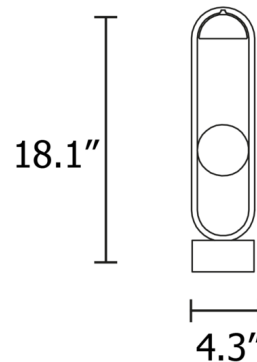

### Description

The Luppiter Sphere Table Lamp features an oblong, painted metal frame. The top of the frame houses a half-sphere with an LED directing light downward onto a white alabaster sphere for a unique, sculptural look.. Luppiter's open frame gives the fixture a light, airy expression that will dazzle in any interior. On/off switch located on base.

### Specifications

COLOR	Alabaster
BODY FINISH	Matte Black
WATTAGE	5W
DIMMER	Not Dimmable
DIMENSIONS	4.3"W x 18.1"H
INTEGRATED LED MODULE	1 x LED/5W/120V LED

### Technical Information

COLOR RENDERING	90 CRI
LAMP COLOR	3000K
LUMENS/WATT	105.20
LUMINOUS FLUX	526 lumens

CLICK TO VIEW PRODUCT

Notes: