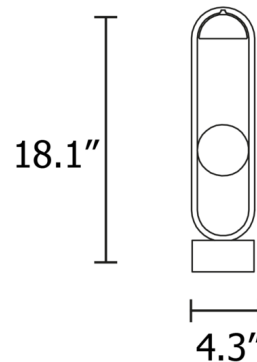

Specifications

COLOR	Alabaster
BODY FINISH	Matte Black
WATTAGE	5W
DIMMER	Not Dimmable
DIMENSIONS	4.3"W x 18.1"H
INTEGRATED LED MODULE	1 x LED/5W/120V LED

Technical Information

COLOR RENDERING	90 CRI
LAMP COLOR	3000K
LUMENS/WATT	105.20
LUMINOUS FLUX	526 lumens

CLICK TO VIEW PRODUCT

Notes: