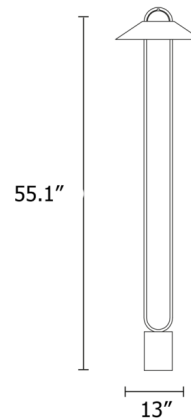

### Description

The Luppiter Floor Lamp features a tapered, galvanized metal shade supported by an oblong, painted metal frame. The top of the frame houses a half-sphere with an LED directing light downward. Luppiter's open frame gives the fixture a light, airy expression that will dazzle in any interior. On/off switch on cord.

### Specifications

COLOR	Brushed Pure Gold
BODY FINISH	Matte Black
WATTAGE	12.5W
DIMMER	Not Dimmable
DIMENSIONS	13"W x 55.1"H
INTEGRATED LED MODULE	1 x LED/12.5W/120V LED