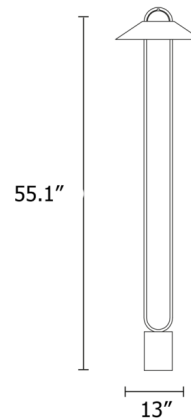

Lightology

lightology.com
866-954-4489
07-07-26

Project: _____

Company: _____

Location: _____ Fixture Type: _____

SPEC #: **MSR1353811**

Approved On: _____ Approved By: _____

Luppiter Floor Lamp By Masiero

Description

The Luppiter Floor Lamp features a tapered, galvanized metal shade supported by an oblong, painted metal frame. The top of the frame houses a half-sphere with an LED directing light downward. Luppiter's open frame gives the fixture a light, airy expression that will dazzle in any interior. On/off switch on cord.

Shown in matte black / brushed pure gold

Specifications

COLOR	Brushed Pure Gold
BODY FINISH	Matte Black
WATTAGE	12.5W
DIMMER	Not Dimmable
DIMENSIONS	13"W x 55.1"H
INTEGRATED LED MODULE	1 x LED/12.5W/120V LED