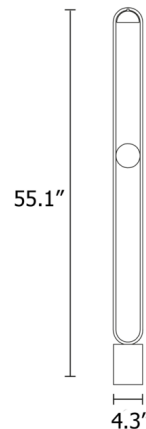

## Luppiter Sphere Floor Lamp

By Masiero

### Description

The Luppiter Sphere Floor Lamp features an oblong, painted metal frame. The top of the frame houses a half-sphere with an LED directing light downward onto a white alabaster sphere for a unique, sculptural look. Luppiter's open frame gives the fixture a light, airy expression that will dazzle in any interior. On/off switch located on cord

### Specifications

COLOR	Alabaster
BODY FINISH	Matte Black
WATTAGE	12.5W
DIMMER	Not Dimmable
DIMENSIONS	4.3"W x 55.1"H
INTEGRATED LED MODULE	1 x LED/12.5W/120V LED