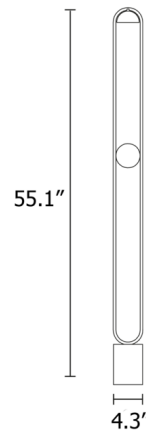

## Luppiter Sphere Floor Lamp

By Masiero

### Description

The Luppiter Sphere Floor Lamp features an oblong, painted metal frame. The top of the frame houses a half-sphere with an LED directing light downward onto a white alabaster sphere for a unique, sculptural look. Luppiter's open frame gives the fixture a light, airy expression that will dazzle in any interior. On/off switch located on cord

### Specifications

COLOR . . . . . Alabaster  
BODY FINISH . . . . . Matte Black  
WATTAGE . . . . . 12.5W  
DIMMER . . . . . Not Dimmable  
DIMENSIONS . . . . . 4.3"W x 55.1"H  
INTEGRATED LED MODULE . . . . . 1 x LED/12.5W/120V LED