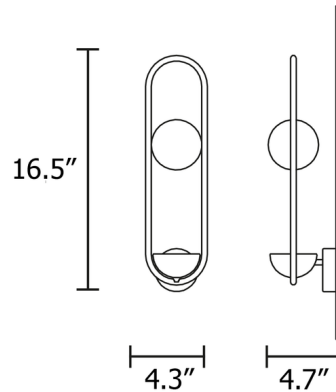

### Description

The Luppiter Wall Sconce features an oblong, painted metal frame. Within the frame, a half-sphere shade directs light onto a white alabaster sphere for a unique, sculptural look. Luppiter's open frame gives the fixture a light, airy expression that will dazzle in any interior. Maybe mounted with light directed up or down.

### Specifications

COLOR . . . . . Alabaster  
BODY FINISH . . . . . Matte Black  
WATTAGE . . . . . 8W  
DIMMER . . . . . N/A  
DIMENSIONS . . . . . 4.3"W x 16.5"H x 4.7"D  
INTEGRATED LED MODULE . . . . . 1 x LED/8W/120V LED