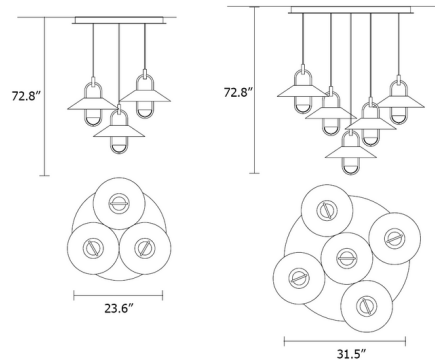

CLICK TO VIEW PRODUCT

Notes: