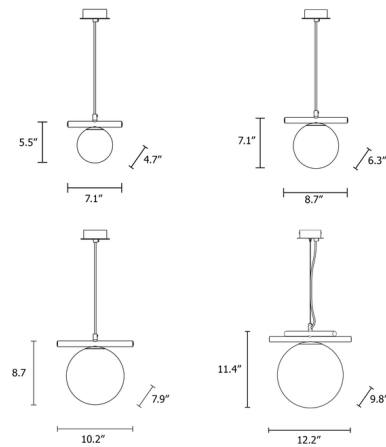

Description

The Posy Pendant offers the timeless look of an opal glass globe pendant with a modern twist. The top of the pendant is adorned with a ridged, horizontal bar for an understated accent. Canopy finished in black.

Shown in brushed brass / opal white

Specifications

COLOR Opal White
BODY FINISH Brushed Brass
WATTAGE 20W
DIMMER Standard 120V
DIMENSIONS 12.2"W x 11.4"H x 9.8"D
BULB NOT INCLUDED 1 x A19/Medium (E26)/20W/120V LED