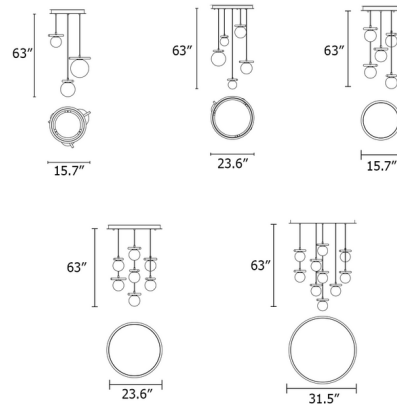

## Posy Round Multi Light Pendant By Masiero

### Description

The Posy Round Multi Light Pendant offers the timeless look of an opal glass globe pendant with a modern twist. The top of each spherical pendant is adorned with a ridged, horizontal bar for an understated accent. An array of pendants is suspended from a round black canopy, creating a cascade of light that will dazzle in any interior. Available with 3 and 5 lights with mixed shade sizes, or 5, 7, and 10 lights with small globe shades.

### Specifications

COLOR . . . . . Opal White  
 BODY FINISH . . . . . Brushed Brass  
 WATTAGE . . . . . 30W  
 DIMMER . . . . . Standard 120V  
 DIMENSIONS . . . . . 15.7"W x 63"H  
 BULB NOT INCLUDED . . . . . 1 x JCD/G9/10W/120V LED  
 BULB NOT INCLUDED . . . . . 2 x B10/Candelabra (E12)/10W/120V LED