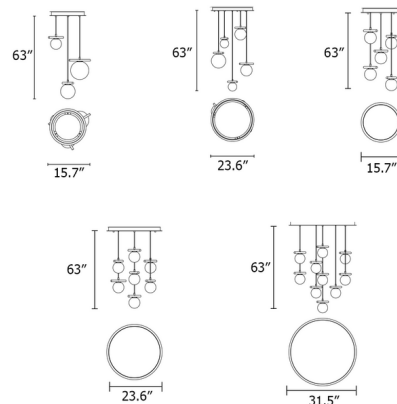

By Masiero

Description

The Posy Round Multi Light Pendant offers the timeless look of an opal glass globe pendant with a modern twist. The top of each spherical pendant is adorned with a ridged, horizontal bar for an understated accent. An array of pendants is suspended from a round black canopy, creating a cascade of light that will dazzle in any interior. Available with 3 and 5 lights with mixed shade sizes, or 5, 7, and 10 lights with small globe shades.

Shown in brushed brass / opal white

Specifications

COLOR	Opal White
BODY FINISH	Brushed Brass
WATTAGE	30W
DIMMER	Standard 120V
DIMENSIONS	15.7"W x 63"H
BULB NOT INCLUDED	1 x JCD/G9/10W/120V LED
BULB NOT INCLUDED	2 x B10/Candelabra (E12)/10W/120V LED