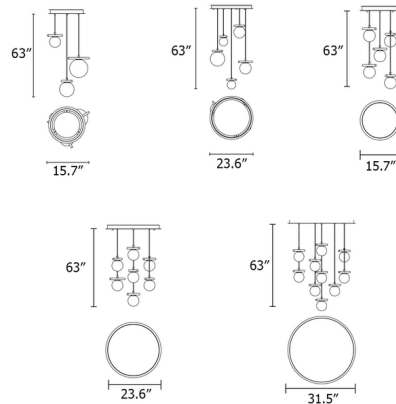

Description

The Posy Round Multi Light Pendant offers the timeless look of an opal glass globe pendant with a modern twist. The top of each spherical pendant is adorned with a ridged, horizontal bar for an understated accent. An array of pendants is suspended from a round black canopy, creating a cascade of light that will dazzle in any interior. Available with 3 and 5 lights with mixed shade sizes, or 5, 7, and 10 lights with small globe shades.

Shown in brushed brass / opal white

Specifications

COLOR Opal White
BODY FINISH Brushed Brass
WATTAGE 30W
DIMMER Standard 120V
DIMENSIONS 15.7"W x 63"H
BULB NOT INCLUDED 1 x JCD/G9/10W/120V LED
BULB NOT INCLUDED 2 x B10/Candelabra (E12)/10W/120V LED