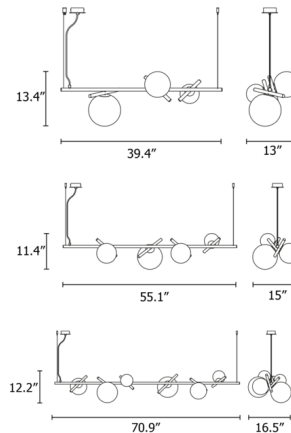

By Masiero

Description

The Posy Linear Pendant features a linear metal bar adorned with opal glass globes of varying sizes. The globes are arranged at different angles to create visual interest and distribute light in all directions. Canopy finished in black.

Shown in brushed brass / opal white

Specifications

COLOR Opal White
BODY FINISH Brushed Brass
WATTAGE 40W
DIMMER Standard 120V
DIMENSIONS 55.1"L x 15"W x 11.4"H
BULB NOT INCLUDED 1 x JCD/G9/10W/120V LED
BULB NOT INCLUDED 3 x B10/Candelabra (E12)/10W/120V LED