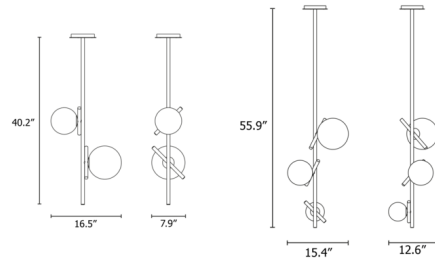

Lightology

lightology.com
866-954-4489
04-25-26

Project: _____

Company: _____

Location: _____ Fixture Type: _____

SPEC #: **MSR1353827**

Approved On: _____ Approved By: _____

Posy Vertical Pendant By Masiero

Description

The Posy Vertical Pendant features a linear metal stem adorned with opal glass globe shades. The globes are arranged at different angles to create visual interest and distribute light in all directions.

Shown in brushed brass / opal white

Specifications

COLOR Opal White
BODY FINISH Brushed Brass
WATTAGE 20W
DIMMER Standard 120V
DIMENSIONS 16.5"W x 40.2"H x 7.9"D
BULB NOT INCLUDED 2 x B10/Candelabra (E12)/10W/120V LED