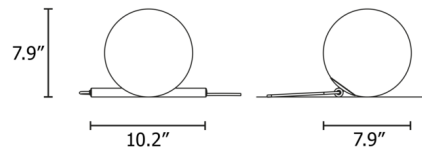

Description

The Posy Table Lamp features an opal glass globe diffuser cleverly propped up by a horizontal bar for a unique, minimalist look. The opal white glass shields the light source from view to create gently diffused illumination. On/off switch located on cord.

Shown in brushed brass / opal white

Specifications

COLOR	Opal White
BODY FINISH	Brushed Brass
WATTAGE	10W
DIMMER	N/A
DIMENSIONS	10.2"W x 7.9"H x 7.9"D
BULB NOT INCLUDED	1 x B10/Candelabra (E12)/10W/120V LED