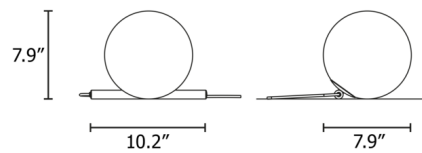

### Specifications

COLOR . . . . . Opal White  
BODY FINISH . . . . . Brushed Brass  
WATTAGE . . . . . 10W  
DIMMER . . . . . N/A  
DIMENSIONS . . . . . 10.2"W x 7.9"H x 7.9"D  
BULB NOT INCLUDED . . . . . 1 x B10/Candelabra (E12)/10W/120V LED