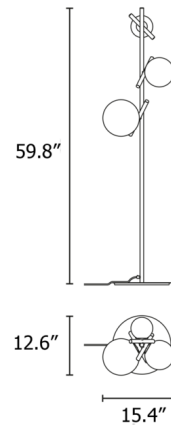

By Masiero

Description

The Posy Floor Lamp features a linear metal stem adorned with opal glass globe shades. The globes are arranged at different angles to create visual interest and distribute light in all directions. On/off switch located on cord.

Shown in brushed brass / opal white

Specifications

COLOR	Opal White
BODY FINISH	Brushed Brass
WATTAGE	30W
DIMMER	N/A
DIMENSIONS	15.4"W x 59.8"H x 12.6"D
BULB NOT INCLUDED	1 x JCD/G9/10W/120V LED
BULB NOT INCLUDED	2 x B10/Candelabra (E12)/10W/120V LED