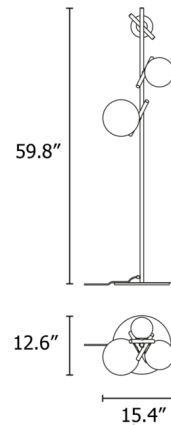

Description

The Posy Floor Lamp features a linear metal stem adorned with opal glass globe shades. The globes are arranged at different angles to create visual interest and distribute light in all directions. On/off switch located on cord.

Shown in brushed brass / opal white

Specifications

COLOR	Opal White
BODY FINISH	Brushed Brass
WATTAGE	30W
DIMMER	N/A
DIMENSIONS	15.4"W x 59.8"H x 12.6"D
BULB NOT INCLUDED	1 x JCD/G9/10W/120V LED
BULB NOT INCLUDED	2 x B10/Candelabra (E12)/10W/120V LED