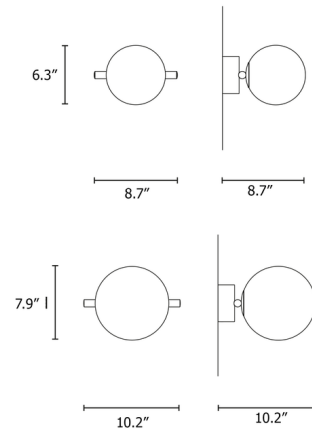

Description

The Posy Wall Sconce features an opal glass globe diffuser for a clean minimalist look. The opal white glass shields the light source from view to create gently diffused illumination. A ridged bar behind the globe adds an understated decorative accent.

Shown in brushed brass / opal white

Specifications

COLOR Opal White
BODY FINISH Brushed Brass
WATTAGE 10W
DIMMER Standard 120V
DIMENSIONS 8.7"W x 6.3"H x 8.7"D
BULB NOT INCLUDED 1 x B10/Candelabra (E12)/10W/120V LED