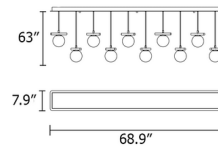

Description

The Posy Linear Multi Light Pendant offers the timeless look of an opal glass globe pendant with a modern twist. The top of each spherical pendant is adorned with a ridged, horizontal bar for an understated accent. An row of pendants is suspended from a rectangular black canopy, creating a display of light that will dazzle in any interior.

Shown in brushed brass / opal white

Specifications

COLOR	Opal White
BODY FINISH	Brushed Brass
WATTAGE	50W
DIMMER	Standard 120V
DIMENSIONS	29.5"L x 7.9"W x 63"H
BULB NOT INCLUDED	5 x JCD/G9/10W/120V LED

CLICK TO VIEW PRODUCT