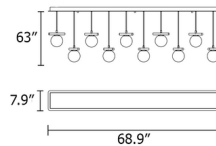

Description

The Posy Linear Multi Light Pendant offers the timeless look of an opal glass globe pendant with a modern twist. The top of each spherical pendant is adorned with a ridged, horizontal bar for an understated accent. An row of pendants is suspended from a rectangular black canopy, creating a display of light that will dazzle in any interior.

Shown in brushed brass / opal white

Specifications

COLOR	Opal White
BODY FINISH	Brushed Brass
WATTAGE	50W
DIMMER	Standard 120V
DIMENSIONS	29.5"L x 7.9"W x 63"H
BULB NOT INCLUDED	5 x JCD/G9/10W/120V LED

CLICK TO VIEW PRODUCT