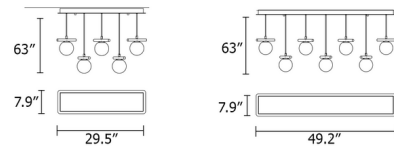

Shown in brushed brass / opal white

Specifications

COLOR	Opal White
BODY FINISH	Brushed Brass
WATTAGE	50W
DIMMER	Standard 120V
DIMENSIONS	29.5"L x 7.9"W x 63"H
BULB NOT INCLUDED	5 x JCD/G9/10W/120V LED

CLICK TO VIEW PRODUCT