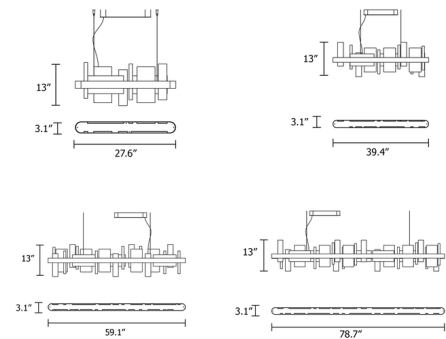

CLICK TO VIEW PRODUCT

Notes: