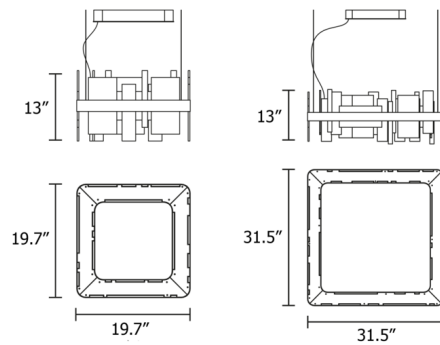

By Masiero

Description

The Ribbon Square Pendant features a slim, painted metal frame equipped with a linear LED strip along its edges. Textured glass panels protrude from the top and bottom of the pendant and are lit along the edges to produce a soft ambient glow. While the majority of the light is directed downward to illuminate the surface below, some light is directed upward to produce ambient lighting.

Shown in matte black / transparent

Specifications

COLOR Transparent
BODY FINISH Matte Black
WATTAGE 89W
DIMMER 0-10V
DIMENSIONS 31.5"W x 13"H x 31.5"D
INTEGRATED LED MODULE 1 x LED/60.85W/120V LED
INTEGRATED LED MODULE 1 x LED/28.1W/120V LED