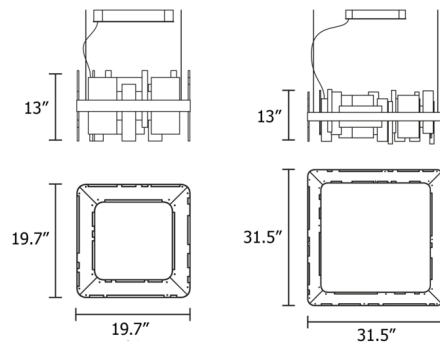

CLICK TO VIEW PRODUCT

Notes: