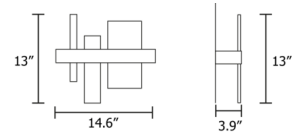

Lightology

lightology.com
866-954-4489
07-07-26

Project: _____

Company: _____

Location: _____ Fixture Type: _____

SPEC #: **MSR1353854**

Approved On: _____ Approved By: _____

Ribbon Wall Sconce

By Masiero

Description

The Ribbon Wall Sconce features a slim, painted metal frame equipped with a linear LED strip along its length. Textured glass panels protrude from the top and bottom of the sconce and are lit along the edges to produce a soft ambient glow. Light is directed both upward and downward from the top and bottom of the sconce.

Specifications

COLOR . . . . . Transparent
BODY FINISH . . . . . Matte Black
WATTAGE 7W
DIMMER 0-10V
DIMENSIONS . . . . . 14.6"W x 13"H x 3.9"D
INTEGRATED LED MODULE . . . . . 2 x LED/3.51W/120V LED

Technical Information

COLOR RENDERING . . . . . 95 CRI
LAMP COLOR 3000K
LUMENS/WATT 213.68
LUMINOUS FLUX . . . . . 750 lumens

CLICK TO VIEW PRODUCT

Notes: