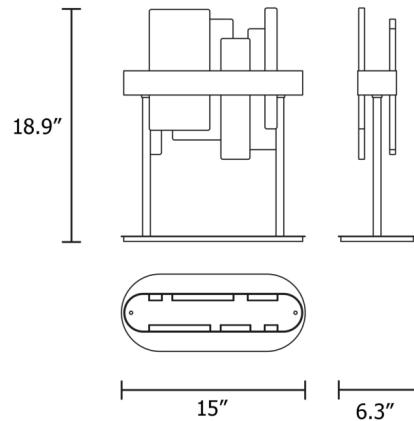

Shown in matte black / transparent

CLICK TO VIEW PRODUCT

Notes: