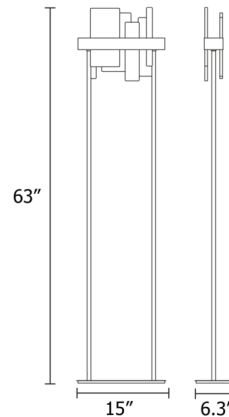

By Masiero

Description

The Ribbon Floor Lamp features a rectangular, painted metal frame equipped with a linear LED strip at the top. Textured glass panels protrude from the top of the lamp and are lit along the edges to produce a soft ambient glow. Light is directed both upward and downward from the top and bottom of the lamp. Dimmer switch located on cord.

Shown in matte black / transparent

Specifications

| | |
|-----------------------|---------------------|
| COLOR | Transparent |
| BODY FINISH | Matte Black |
| WATTAGE | 12W |
| DIMMER | Included |
| DIMENSIONS | 15"W x 63"H x 6.3"D |
| INTEGRATED LED MODULE | 2 x LED/6W/120V LED |

Technical Information

| | |
|-----------------|-------------|
| COLOR RENDERING | 95 CRI |
| LAMP COLOR | 3000K |
| LUMENS/WATT | 213.33 |
| LUMINOUS FLUX | 1280 lumens |

CLICK TO VIEW PRODUCT

Notes: