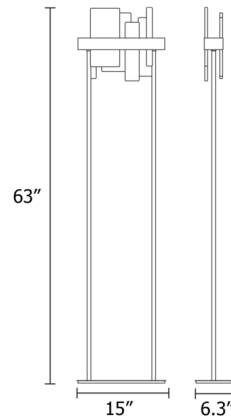

CLICK TO VIEW PRODUCT

Notes: