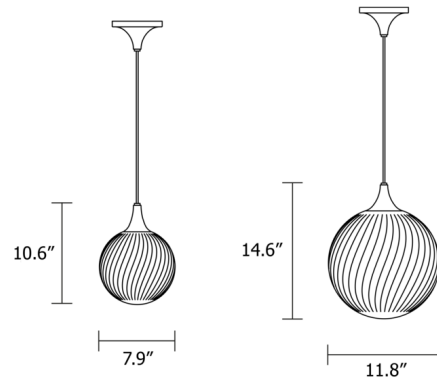

Description

The Tee Pendant features the look of a classic globe pendant with an understated twist. The outside of the glass globe diffuser possesses a swirling, ridged texture for a stylish look, and the galvanized metal cone above the shade provides a touch of shine. Canopy finished in black.

Shown in golden copper / murano triplex

Specifications

COLOR	Murano Triplex
BODY FINISH	Golden Copper
WATTAGE	15W
DIMMER	Standard 120V
DIMENSIONS	7.9"W x 10.6"H
BULB NOT INCLUDED	1 x B10/Candelabra (E12)/15W/120V LED