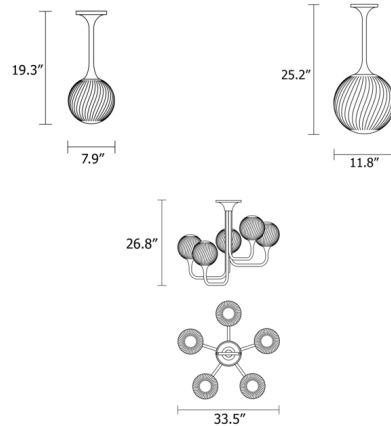

## Tee Ceiling Light By Masiero

### Description

The Tee Ceiling features the look of a classic globe fixture with an understated twist. The outside of the glass globe diffuser possesses a swirling, ridged texture for a stylish look.

Shown in golden copper / murano triplex

### Specifications

COLOR	Murano Triplex
BODY FINISH	Golden Copper
WATTAGE	75W
DIMMER	Standard 120V
DIMENSIONS	33.5\"W x 26.8\"H
BULB NOT INCLUDED	5 x B10/Candelabra (E12)/15W/120V LED

CLICK TO VIEW PRODUCT