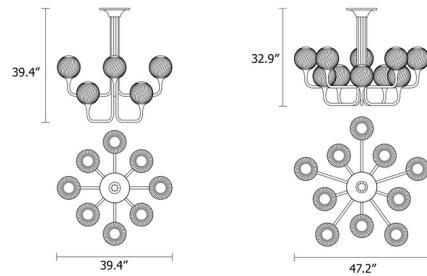

### Description

The Tee Tiered Ceiling Light features an array of glass globe diffusers with a swirling, ridged texture for a stylish look. The glass shades are supported by a galvanized metal frame with curving arms, which branch out from the center of the fixture in a grand, sweeping expression.

### Specifications

COLOR	Murano Triplex
BODY FINISH	Golden Copper
WATTAGE	150W
DIMMER	Standard 120V
DIMENSIONS	47.2\"W x 32.9\"H
BULB NOT INCLUDED	10 x B10/Candelabra (E12)/15W/120V LED

CLICK TO VIEW PRODUCT