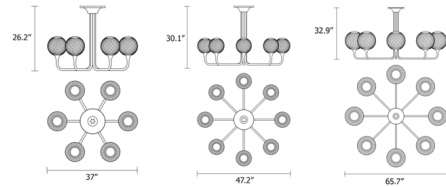

Description

The Tee Round Ceiling Light features an array of glass globe diffusers with a swirling, ridged texture for a stylish look. The glass shades are supported by a galvanized metal frame with curving arms, which branch out from the center of the fixture in a grand, sweeping expression.

Shown in golden copper / murano triplex

Specifications

COLOR	Murano Triplex
BODY FINISH	Golden Copper
WATTAGE	120W
DIMMER	Standard 120V
DIMENSIONS	47.2"W x 30.1"H
BULB NOT INCLUDED	8 x B10/Candelabra (E12)/15W/120V LED