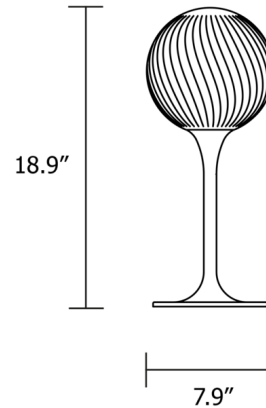

Description

The Tee Table Lamp features a glass globe diffuser with a swirling, ridged texture for a stylish look. The glass shade is supported by a galvanized metal base which provides a touch of shine. On/off switch on cord.

Shown in golden copper / murano triplex

Specifications

COLOR	Murano Triplex
BODY FINISH	Golden Copper
WATTAGE	15W
DIMMER	N/A
DIMENSIONS	7.9"W x 18.9"H
BULB NOT INCLUDED	1 x B10/Candelabra (E12)/15W/120V LED