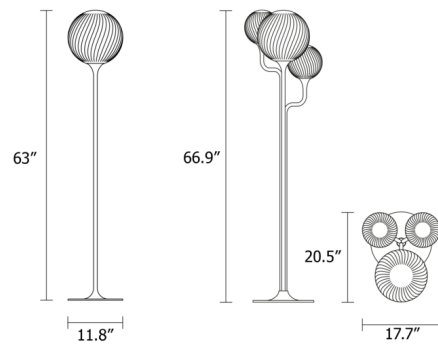

Description

The Tee Floor Lamp features a glass globe diffuser with a swirling, ridged texture for a stylish look. The glass shade is supported by a galvanized metal base which provides a touch of shine. On/off switch on cord.

Shown in golden copper / murano triplex

Specifications

COLOR	Murano Triplex
BODY FINISH	Golden Copper
WATTAGE	20W
DIMMER	N/A
DIMENSIONS	11.8"W x 63"H x 11.8"D
BULB NOT INCLUDED	1 x A19/Medium (E26)/20W/120V LED