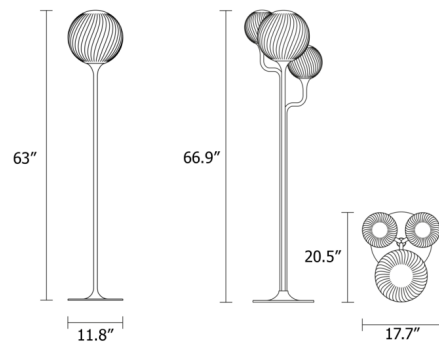

Description

The Tee Floor Lamp features a glass globe diffuser with a swirling, ridged texture for a stylish look. The glass shade is supported by a galvanized metal base which provides a touch of shine. On/off switch on cord.

Shown in golden copper / murano triplex

Specifications

COLOR	Murano Triplex
BODY FINISH	Golden Copper
WATTAGE	20W
DIMMER	N/A
DIMENSIONS	11.8"W x 63"H x 11.8"D
BULB NOT INCLUDED	1 x A19/Medium (E26)/20W/120V LED