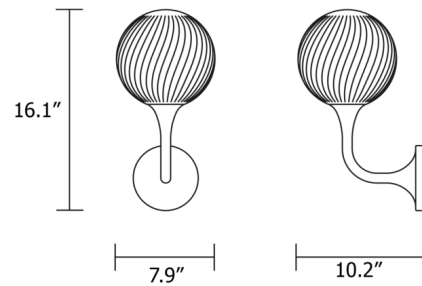

By Masiero

Description

The Tee Wall Sconce features a glass globe diffuser with a swirling, ridged texture for a stylish look. The glass shade is supported by a curving, galvanized metal arm which provides a touch of shine.

Shown in golden copper / murano triplex

Specifications

COLOR	Murano Triplex
BODY FINISH	Golden Copper
WATTAGE	15W
DIMMER	Standard 120V
DIMENSIONS	7.9"W x 16.1"H x 10.2"D
BULB NOT INCLUDED	1 x B10/Candelabra (E12)/15W/120V LED