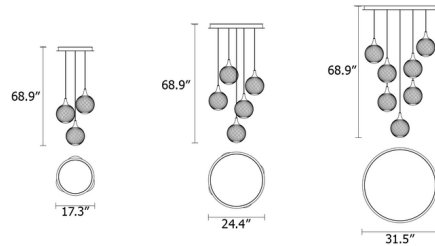

Description

The Tee Round Multi Light Pendant features the look of a classic globe pendant with an understated twist. The outside of the glass globe diffusers possess a swirling, ridged texture for a stylish look, and the galvanized metal cones above the shades provide a touch of shine. Canopy finished in black.

Shown in golden copper / murano triplex

Specifications

| | |
|-------------------|---------------------------------------|
| COLOR | Murano Triplex |
| BODY FINISH | Golden Copper |
| WATTAGE | 45W |
| DIMMER | Standard 120V |
| DIMENSIONS | 17.3"W x 68.9"H |
| BULB NOT INCLUDED | 3 x B10/Candelabra (E12)/15W/120V LED |